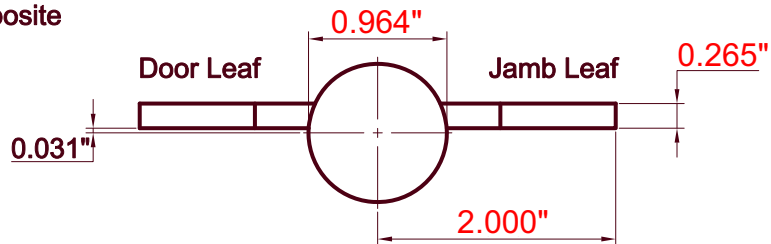

# Von Morris

**19-6040**  
**FULL MORTISE OLIVE**  
**KNUCKLE HINGES**

DO NOT SCALE

Right hand hinge shown  
Left hand opposite

See Templaco Stock # 601-VM-19  
for the single pocket template for this  
hinge. Multi pocket templates are also  
available, please contact us. 800 578-9677