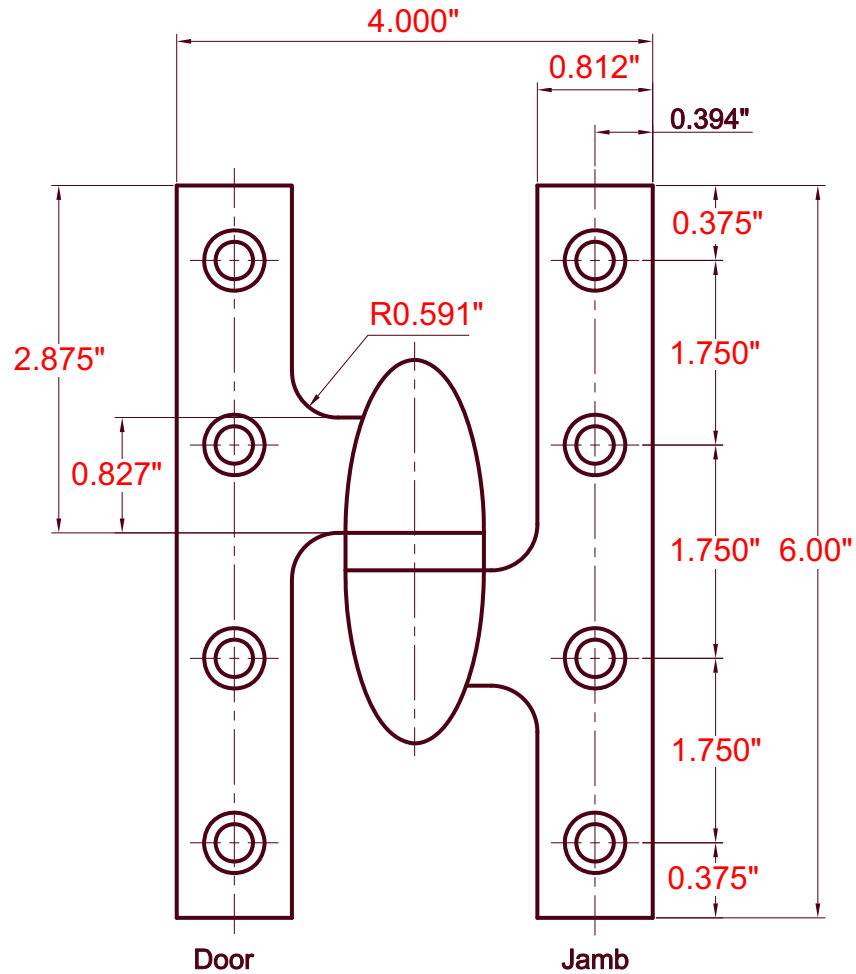

# Von Morris

**19-6040**  
**FULL MORTISE OLIVE**  
**KNUCKLE HINGES**

DO NOT SCALE

Right hand hinge shown  
Left hand opposite

See Templaco Stock # 601-VM-19  
for the single pocket template for this  
hinge. Multi pocket templates are also  
available, please contact us. 800 578-9677